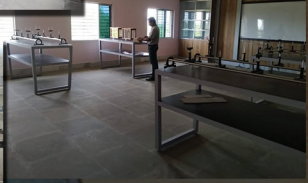

Creating The Future Science

Bose Scientific

From the house of Indu Scientific

Bose Scientific a sister concern of **Indu Scientific**, a 30 years old premier source for high quality Laboratory and Scientific Research Equipment & Instruments!

Located in Kolkata, **Bose Scientific** is one of the leading suppliers of all scientific instruments and Gas Plant manufacturing in the Eastern region. We are Our company deals in various product ranges from all types of Scientific Instruments, Laboratory Glass Ware, Chemicals, Gas Pipelines and Solar System units and many other Scientific Equipments.

In focusing our vision to maintain our position as a pioneer company we are serving / supplying all kinds of Scientific and Laboratory Instrument and Equipment to various Schools, Universities, Colleges and Institutes.

Our Recent Project :

☎ 98301 37395   📞 98742 39760

✉ bosescientific@gmail.com

📍 55, Bank Garden, Bansdrani, Kolkata - 700 070

www.bosescientific.co.in